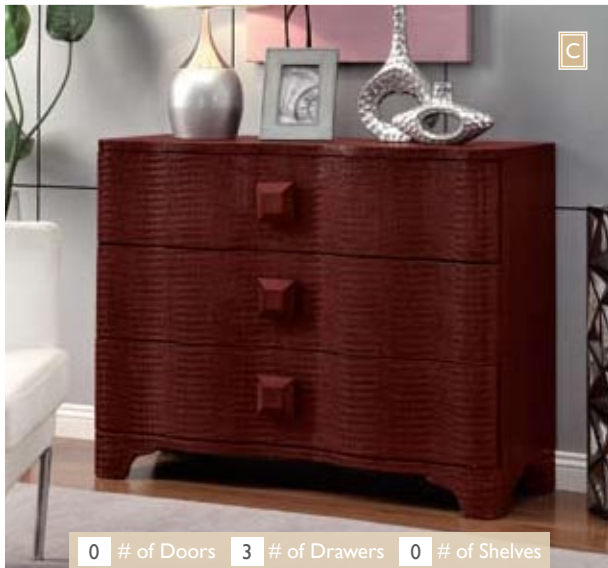

C

Add texture and a rich color to any room with this three drawer accent cabinet. Featuring textured drawers and curved drawer fronts and large bevelled square knobs.

Finish

CHILI RED

Style

CONTEMPORARY

0 # of Doors 3 # of Drawers 0 # of Shelves